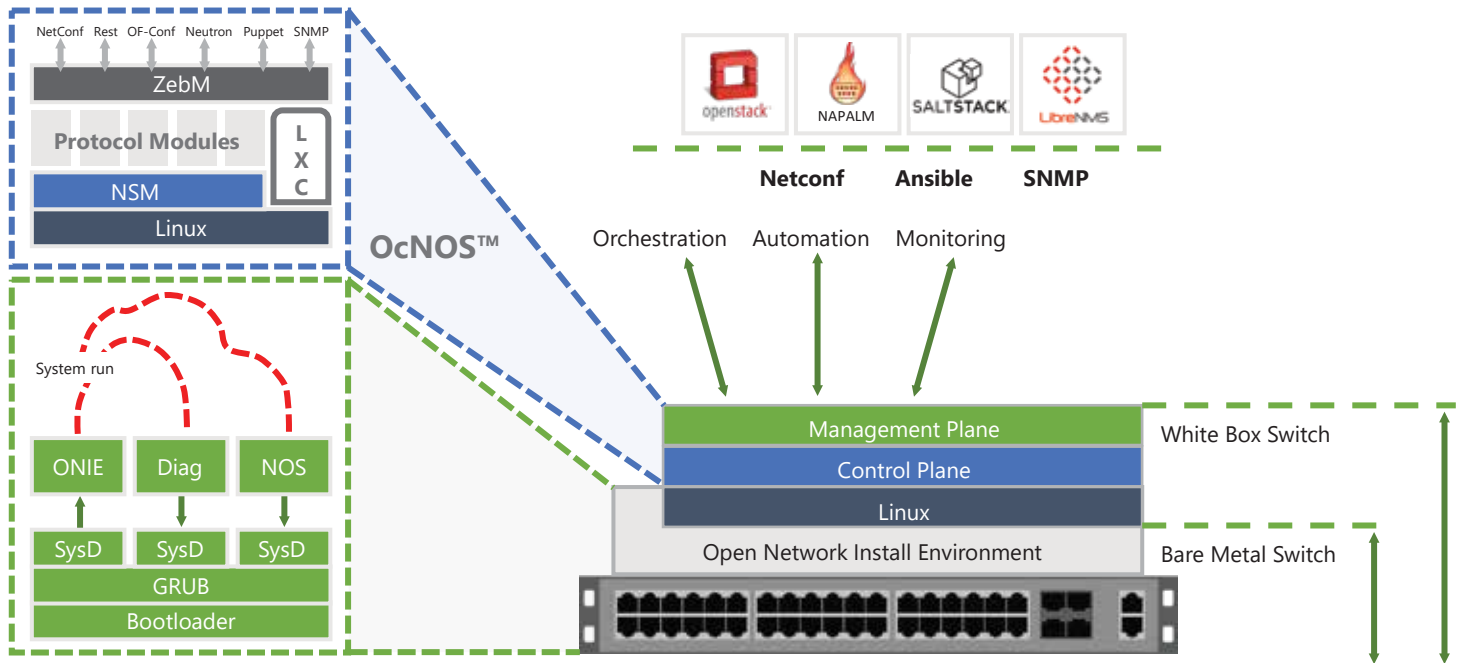

IP Infusion is the leader in disaggregated networking solutions.

Delivers enterprise and carrier-grade software solutions allowing network operators to reduce network costs, increase flexibility, and to deploy new features and services quickly.

The disaggregated networking model allows network operators to build networks with diverse, standards-based hardware and software.

Disaggregation Approach

Plug n Play Data Center Network in a Box

- Industry Proven Control Plane
- 24x7x365 Tech Support
- Single Point of Contact
- Your Choice of Whitebox Platform

- Design Consideration**
- Customized IP Fabric and Leaf/Spine Architecture
 - EVPN Control Plane
 - Industry Proven Overlay
 - Faster Reconvergence

Unlock the Potential of Open Networking

Our Industry Proven Data Center Network Architecture that helped "The London Internet Exchange (LINX)" gain greater value for their LON2 Network is packaged in DC-BOX.