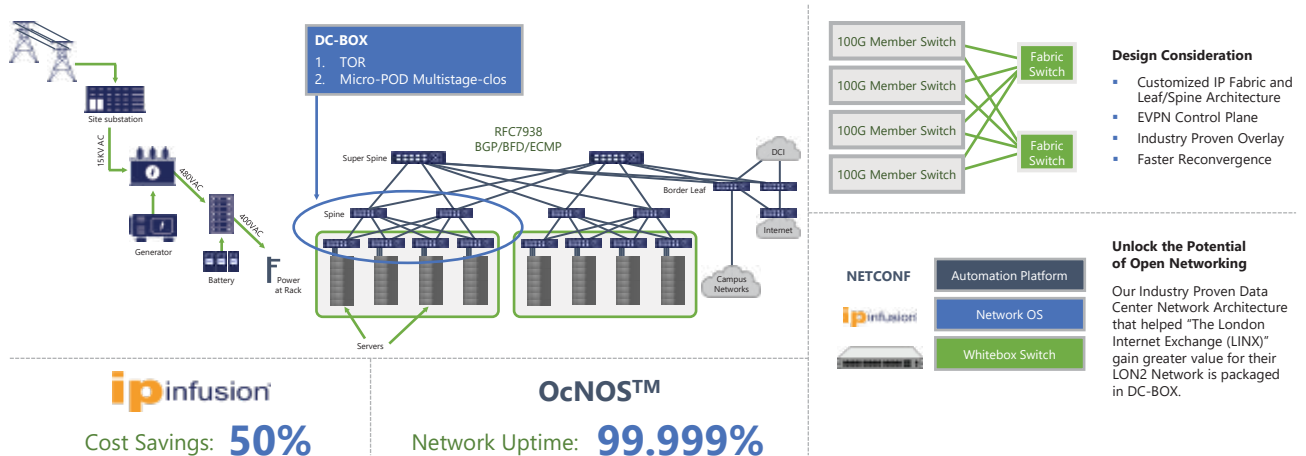

IP Infusion is the leader in disaggregated networking solutions.

Delivers enterprise and carrier-grade software solutions allowing network operators to reduce network costs, increase flexibility, and to deploy new features and services quickly.

The disaggregated networking model allows network operators to build networks with diverse, standards-based hardware and software.

Disaggregation Approach

Plug n Play Data Center Network in a Box

- Industry Proven Control Plane
- 24x7x365 Tech Support
- Single Point of Contact
- Your Choice of Whitebox Platform

- Design Consideration**
- Customized IP Fabric and Leaf/Spine Architecture
 - EVPN Control Plane
 - Industry Proven Overlay
 - Faster Reconvergence

Unlock the Potential of Open Networking

Our Industry Proven Data Center Network Architecture that helped "The London Internet Exchange (LINX)" gain greater value for their LON2 Network is packaged in DC-BOX.