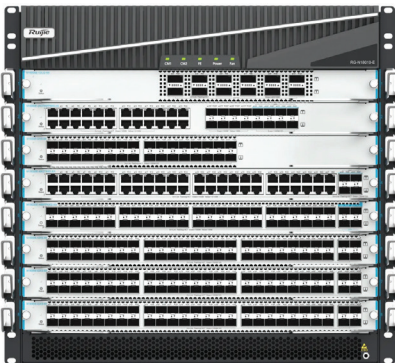

Campus switches

High-density Large-buffer Core Switch for Cloud Architecture Network

Up to 52 x 10GE ports and 12 x 100GE ports per line card, and up to 416 x 10GE ports and 96 x 100GE ports per switch. Fit for data centers, MANs, campus networks, and scenarios with data centers and campus networks.