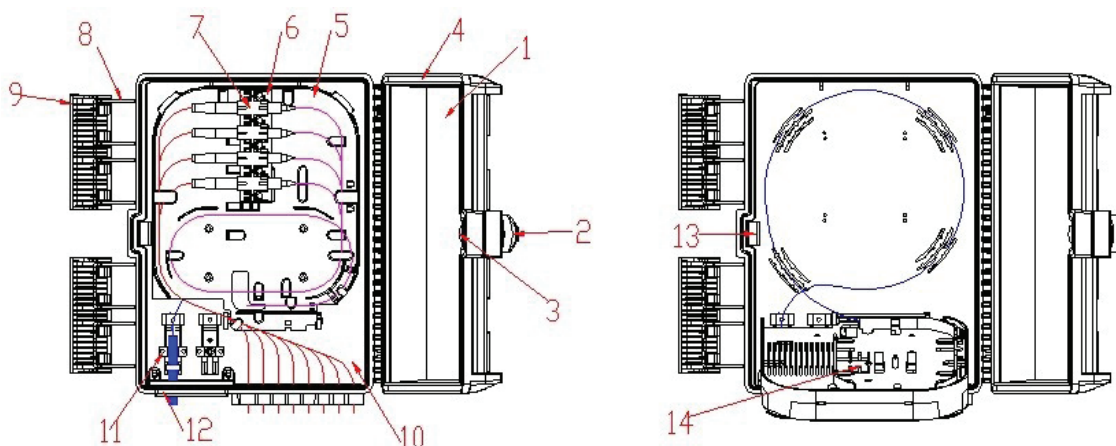

Features

- Easy installation and maintenance
- Wall and pole mountable
- IP65 enclosure suitable for outdoor use
- Increase bandwidth on existing fiber infrastructure
- Alleviate fiber exhaustion
- Transmit multiple protocols over an existing fiber link (Simplex or Duplex)
- Provide scalable bandwidth per channel corresponding to the CWDM wavelength
- Plug and Play, no configuration of CWDM components

Applications

- Telecommunication Networks
- Cross connect or inter-connect
- Telecom: FTTx, Mobile network and transmission

Starview STARMUX Coarse Wavelength Division Multiplexing (CWDM) Outdoor Distribution Box (ODB) consists of Starview CWDM Mux/ Demux module with metallic LC/UPC connectors enclosed in a PC/ ABS enclosure. STARMUX CWDM uses passive technology that allows any protocol to be transported over the fiber link, as long as it is at a specific CWDM wavelength. The STARMUX provides a simple and affordable method to maximize existing fiber capacity with little or no increased cost.

Specifications

| | |
|------------------------|------------------------------|
| Physical Dimension | 250mm x 190mm x 72mm |
| Installation Dimension | 130mm x 82mm |
| Weight | 2kg |
| Colour | White |
| Operating Temperature | -40°C to 85°C |
| Operating Humidity | 10% to 95% (non-condensing) |

Line Port: S: Simplex Type D: Duplex Type

Connectors: LC: LC/PC SC: SC/PC

Example:

SVO-STARMUX-427-DLC

Starview Outdoor STARMUX wall and pole mountable IP65 enclosure with 4 x CWDM wavelengths 1270/ 1290/ 1310/ 1330nm and 1 x Duplex LC/UPC COM ports, come with front cover lock mechanism